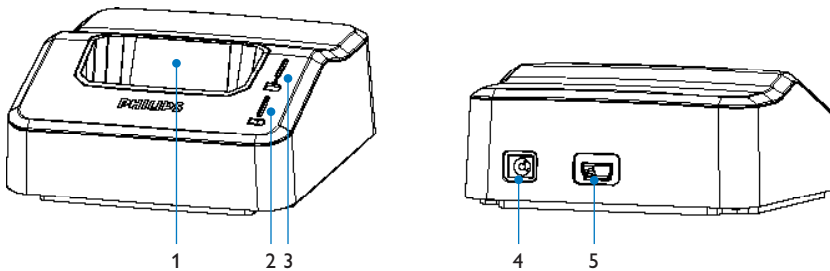

Technical specifications

Connectivity

- **Docking connector:** 8-pin male
- **PC connector:** Mini-USB female
- **DC in:** 6 V

Green Specifications

- Compliant to 2002/95/EC (RoHS)
- Lead-free soldered product

Convenience

- **Green LED:** indicates that the Digital Pocket Memo batteries are recharging
- **Yellow LED:** indicates that dictation files are being transferred

Operation conditions

- **Temperature:**
  5° - 45° Celsius / 41° - 113° Fahrenheit
- **Humidity:** 10 % - 90 %

Dimensions

- **Product dimensions (W x D x H):**
  78 x 78 x 35 mm / 3.07 x 3.07 x 1.38 inches
- **Net weight:** 135 g / 4.8 oz

Power

- **Power supply:** 6 V DC / 850 mA
- **Power consumption:** 800 mA max.

Compatibility

- Digital Pocket Memo 9600, 9500 series, 9370
- Conference Recording System 955

Package contents

- USB Docking Station 9120
- Power supply
- USB cable
- 2 rechargeable Philips AAA batteries 9154
- User manual

Accessories

- Philips power supply 9146

Product highlights

Simplify your dictation workflow

Just dock your Digital Pocket Memo to the USB Docking Station and enjoy the easiest way to transfer your dictation files to the PC in seconds. At the same time, the USB Docking Station can be used to recharge the batteries of your Digital Pocket Memo to keep it always ready for use. Enjoy the freedom of hands-free dictating by placing your Digital Pocket Memo in the Docking Station. The file will be recorded directly onto your PC.

1. 1 Docking slot for the Digital Pocket Memo
2. 2 Green LED indicates that the Digital Pocket Memo batteries are recharging
3. 3 Yellow LED indicates that dictation files are being transferred from the Digital Pocket Memo to the PC
4. 4 Power supply socket
5. 5 Mini-USB socket for connection to the PC

Issue date 2008-09-09
Version 1.3

© 2008 Royal Philips. All rights reserved.

Specifications are subject to change without notice.
Trademarks are the property of Royal Philips or their respective owners.

www.philips.com/dictation